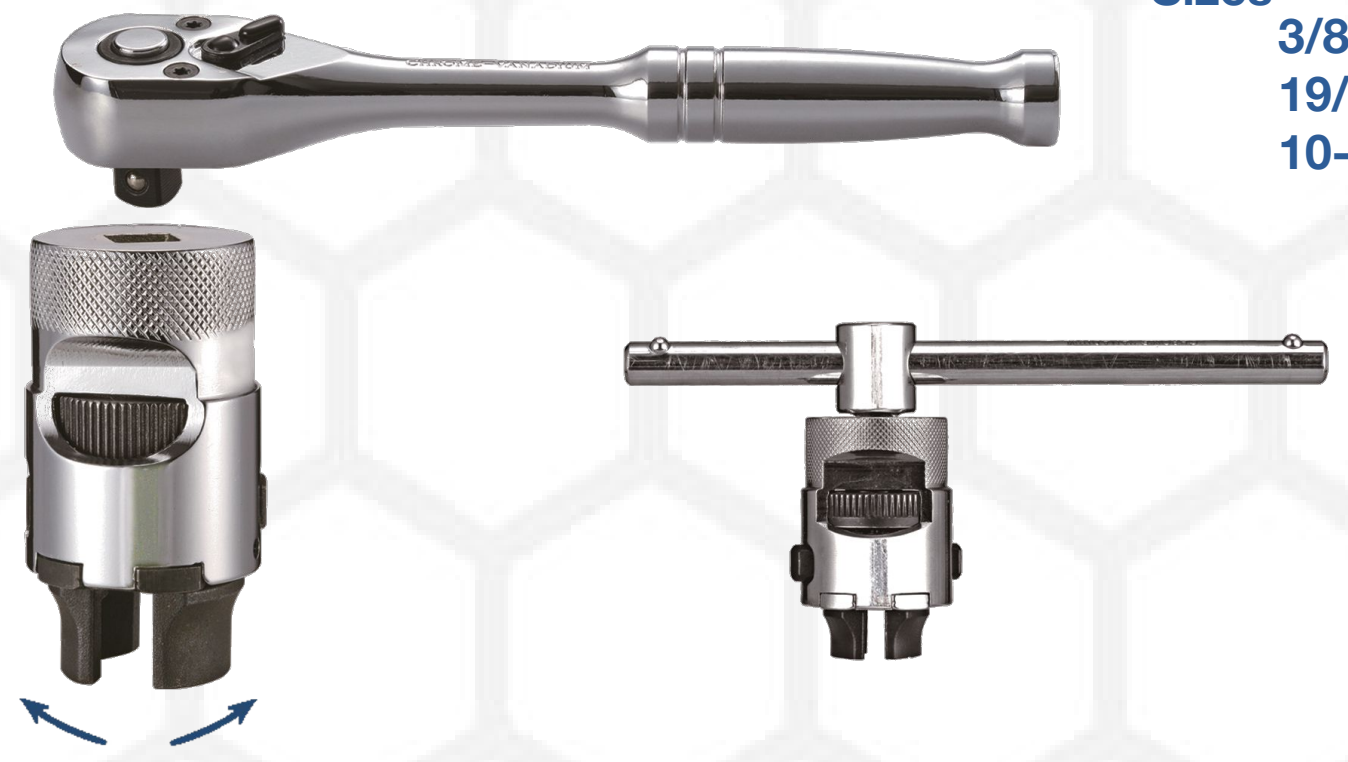

Rotary wrench

SY-10-ROS

Arm wrench *New*

SY-16-GREW

Sizes
(To be announced)

Adjustable socket

SY-09-AS301s

Sizes
3/8", 7/16", 15/32", 1/2", 9/16",
19/32", 5/8", 11/16", 23/32", 3/4",
10-19mm